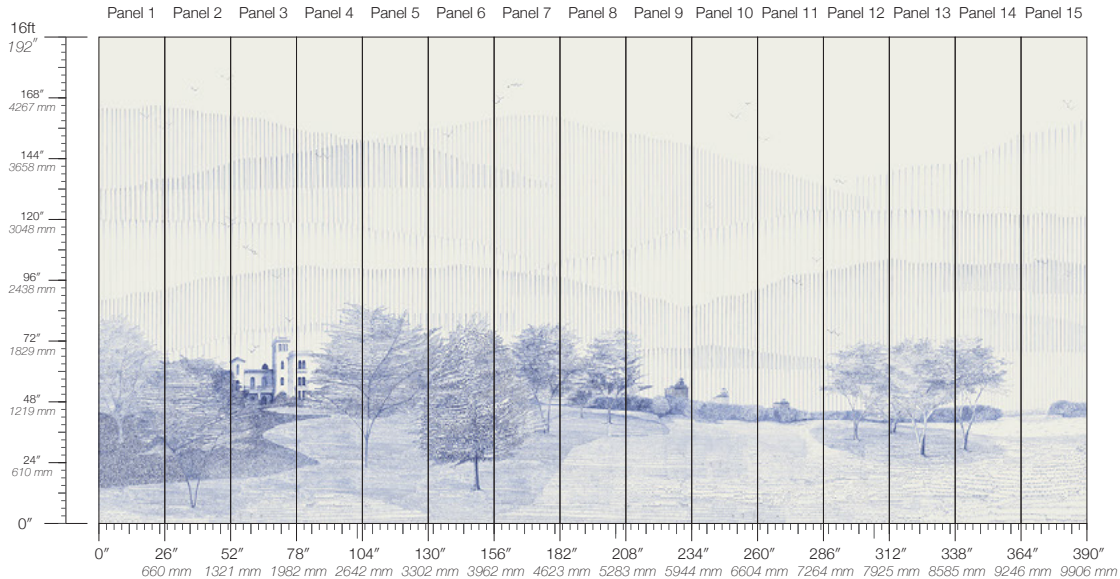

Scenic Fountain

Suitable for residential and some commercial projects

COLOR
Fountain

STOCK
Made to order

MAINTENANCE
Water-based cleanser

CONTACT
sales@calicowallpaper.com
+1 718 243 1705
57 Lispenard Street
New York, NY 10013 USA

ITEM
5101

LEAD TIME
4 weeks to print

ENVIRONMENTAL
FSC Certified Content

CONTENT
Clay-Coated Paper

MINIMUM
1 panel

SPECS
100% Cellulose face
Non-woven backing
7.1 oz per linear yard
117 g per linear meter
Smooth surface texture

DISCLAIMER
Refer to our website to see the full mural artwork. Reference the physical sample for color and texture. Panel maps represent mural artwork only.

PANEL WIDTH
26" / 661 mm trimmed

PRICE
Available upon request

PANEL HEIGHT
132" / 3353 mm standard
192" / 4877 mm extended

ORIGIN
USA

TESTING
(US) ASTM E84 Adhered Class A

REPEAT
Non-repeating

DETAILS
Custom options available