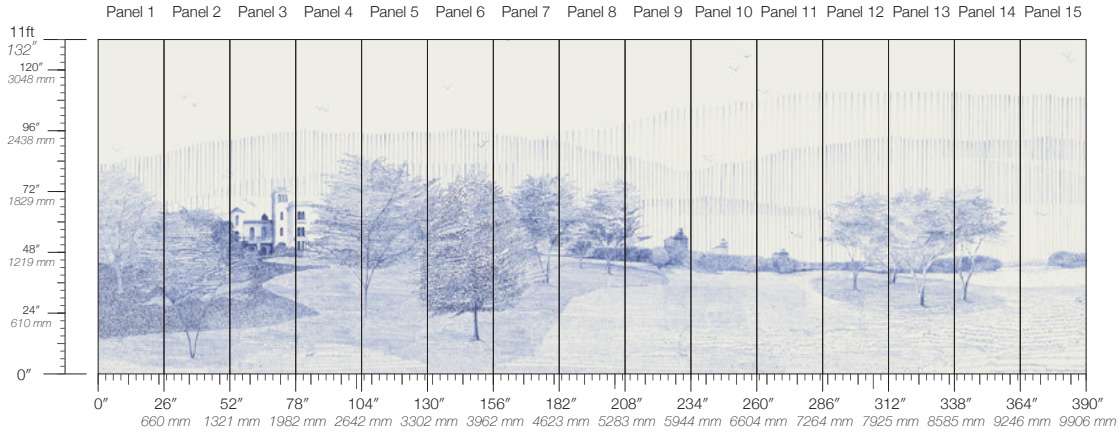

Scenic Fountain

Suitable for residential and some commercial projects

COLOR
Fountain

STOCK
Made to order

MAINTENANCE
Water-based cleanser

CONTACT
sales@calicowallpaper.com
+1 718 243 1705
57 Lispenard Street
New York, NY 10013 USA

ITEM
5101

LEAD TIME
4 weeks to print

ENVIRONMENTAL
FSC Certified Content

CONTENT
Clay-Coated Paper

MINIMUM
1 panel

SPECS
100% Cellulose face
Non-woven backing
7.1 oz per linear yard
117 g per linear meter
Smooth surface texture

DISCLAIMER
Refer to our website to see the full mural artwork. Reference the physical sample for color and texture. Panel maps represent mural artwork only.

PANEL WIDTH
26" / 661 mm trimmed

PRICE
Available upon request

PANEL HEIGHT
132" / 3353 mm standard
192" / 4877 mm extended

ORIGIN
USA

TESTING
(US) ASTM E84 Adhered Class A

REPEAT
Non-repeating

DETAILS
Custom options available